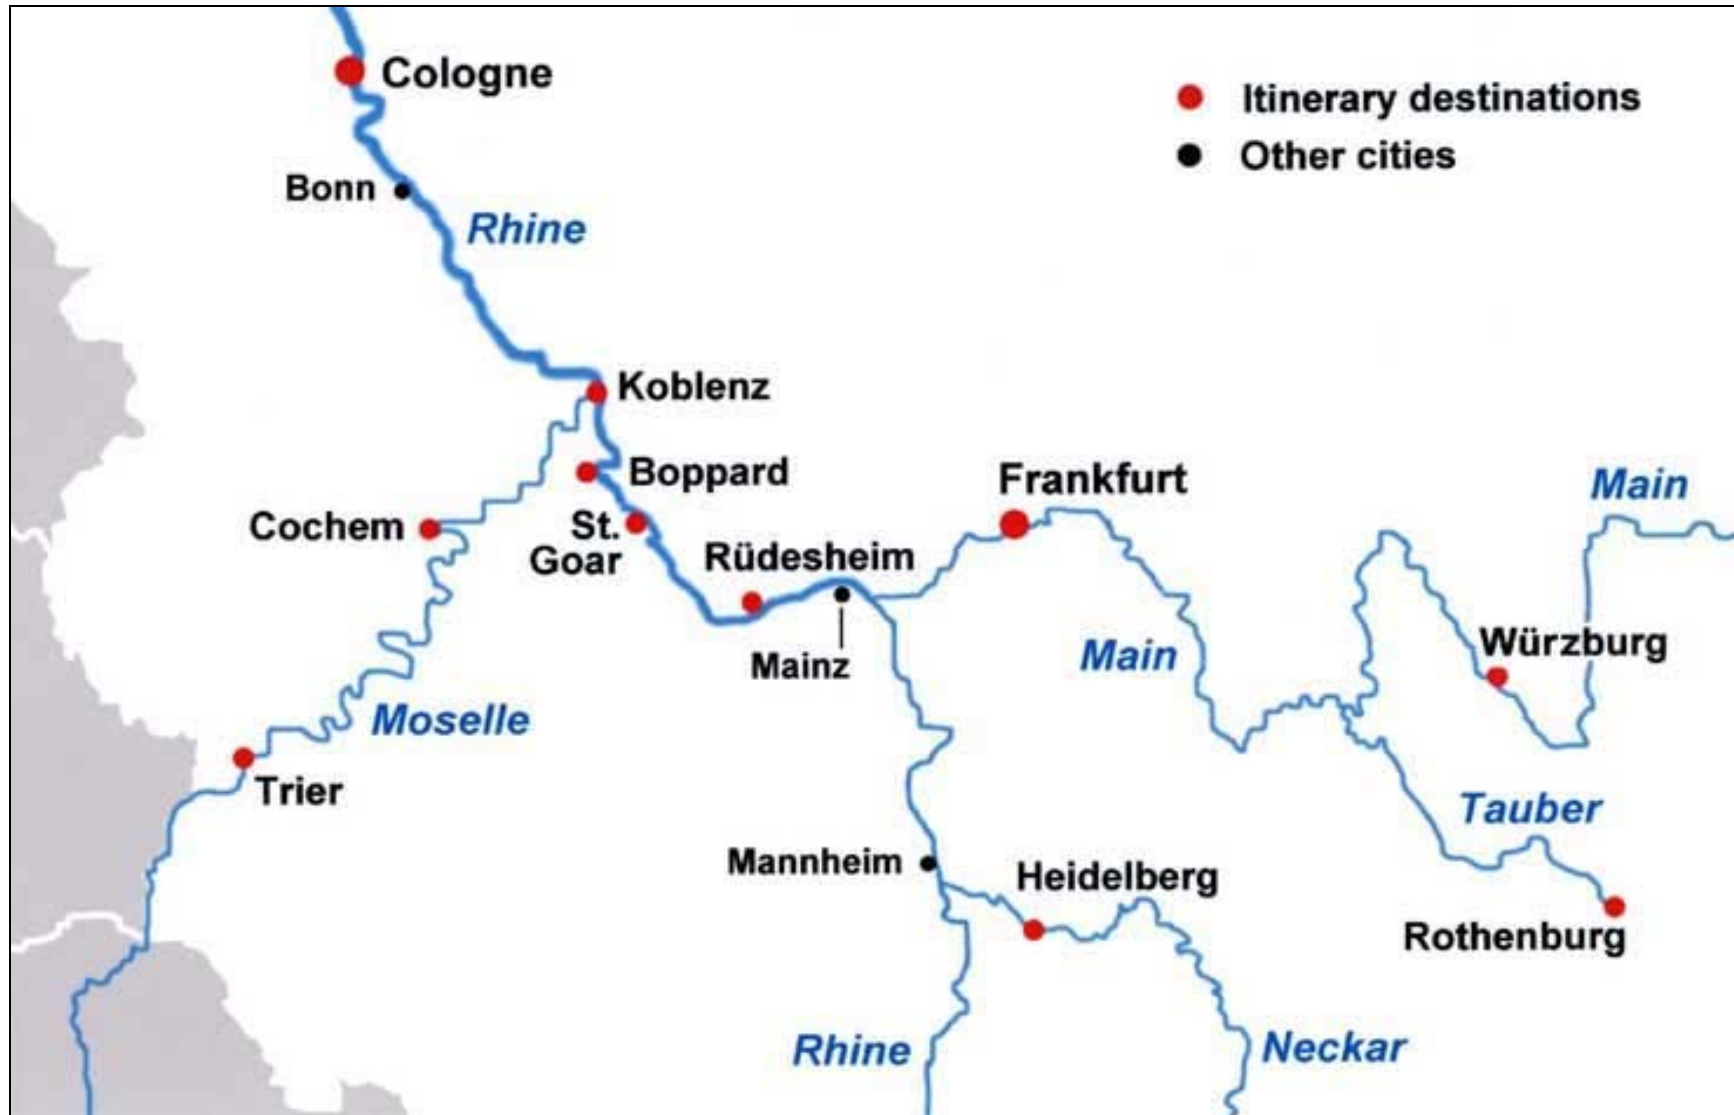

River Castles Tour Destinations

The German Rivers Rhine, Moselle, Neckar and Main and their Castles

River Castles Tour
The German Rivers Rhine, Moselle,
Neckar and Main and their Castles
West Map – Tour Days 2-6

KOLN COLOGNE 5

KOBLENZ 4

FRANKFURT am MAIN 8

2&9

7-8

6 TRIER

6 ELZ

2-6 Boppard