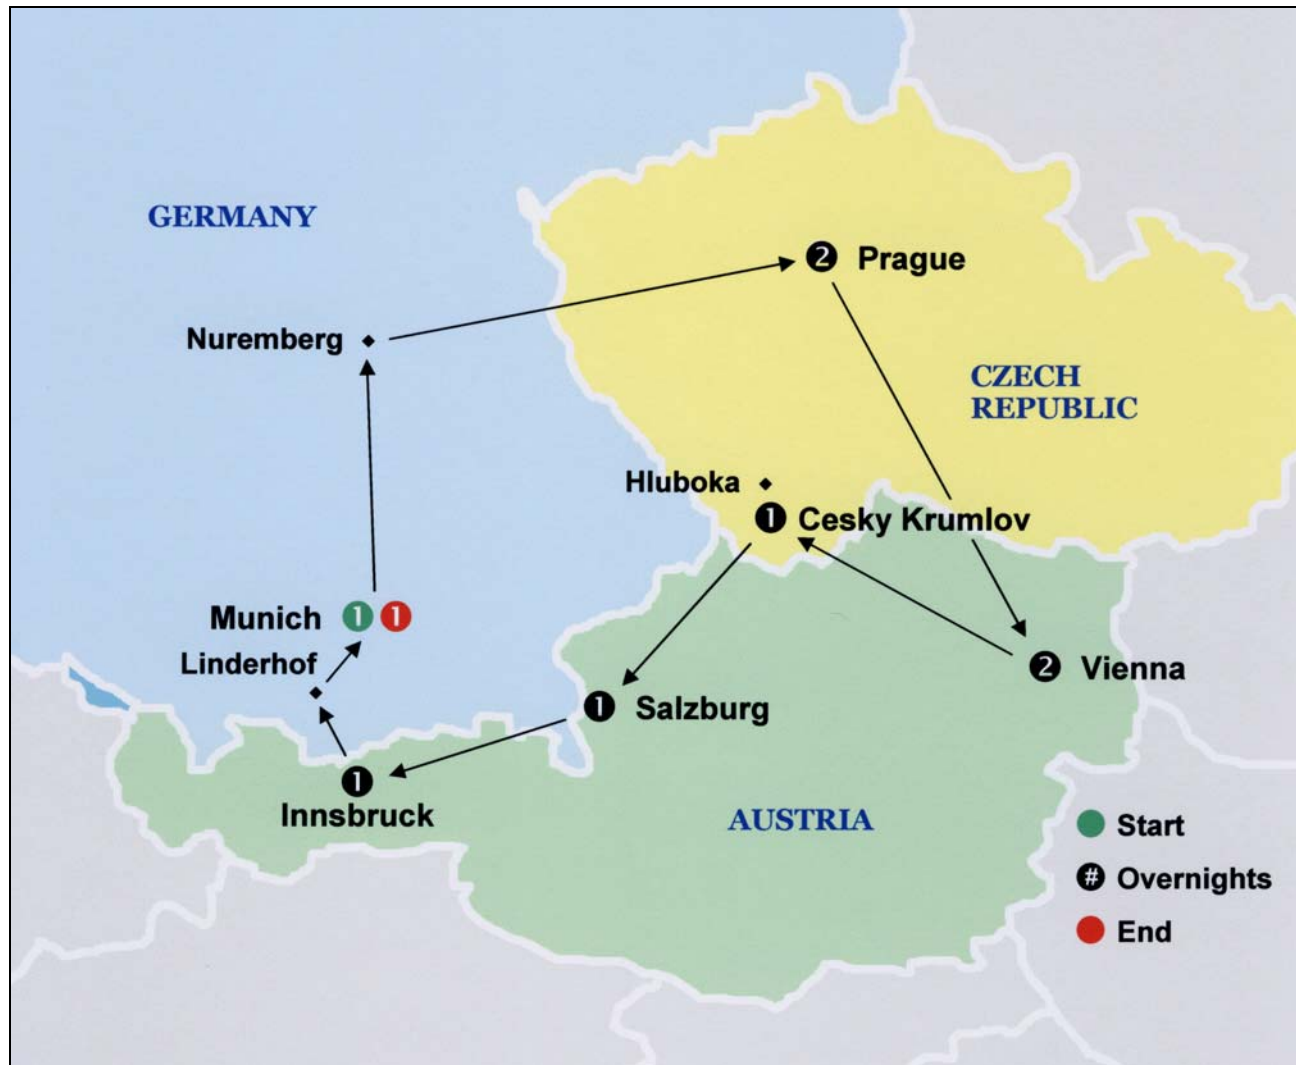

Imperial Castles Tour Maps

Imperial Castles Tour Destinations

Imperial Castles Tour
Castles of Germany, Austria
and the Czech Republic

D
Germany

CZ
Czech Republic

A
Austria

SK
Slovakia

H
Hungary

Bold numerals are Tour Day numbers

2, 10-11
MUNICH

3
NÜRNBERG

3-4
PRAGUE

5-6
VIENNA

8
SALZBURG

9
Innsbruck

7
Hluboká n. Vlt.

**Ceske
Budějovice**

Český Krumlov