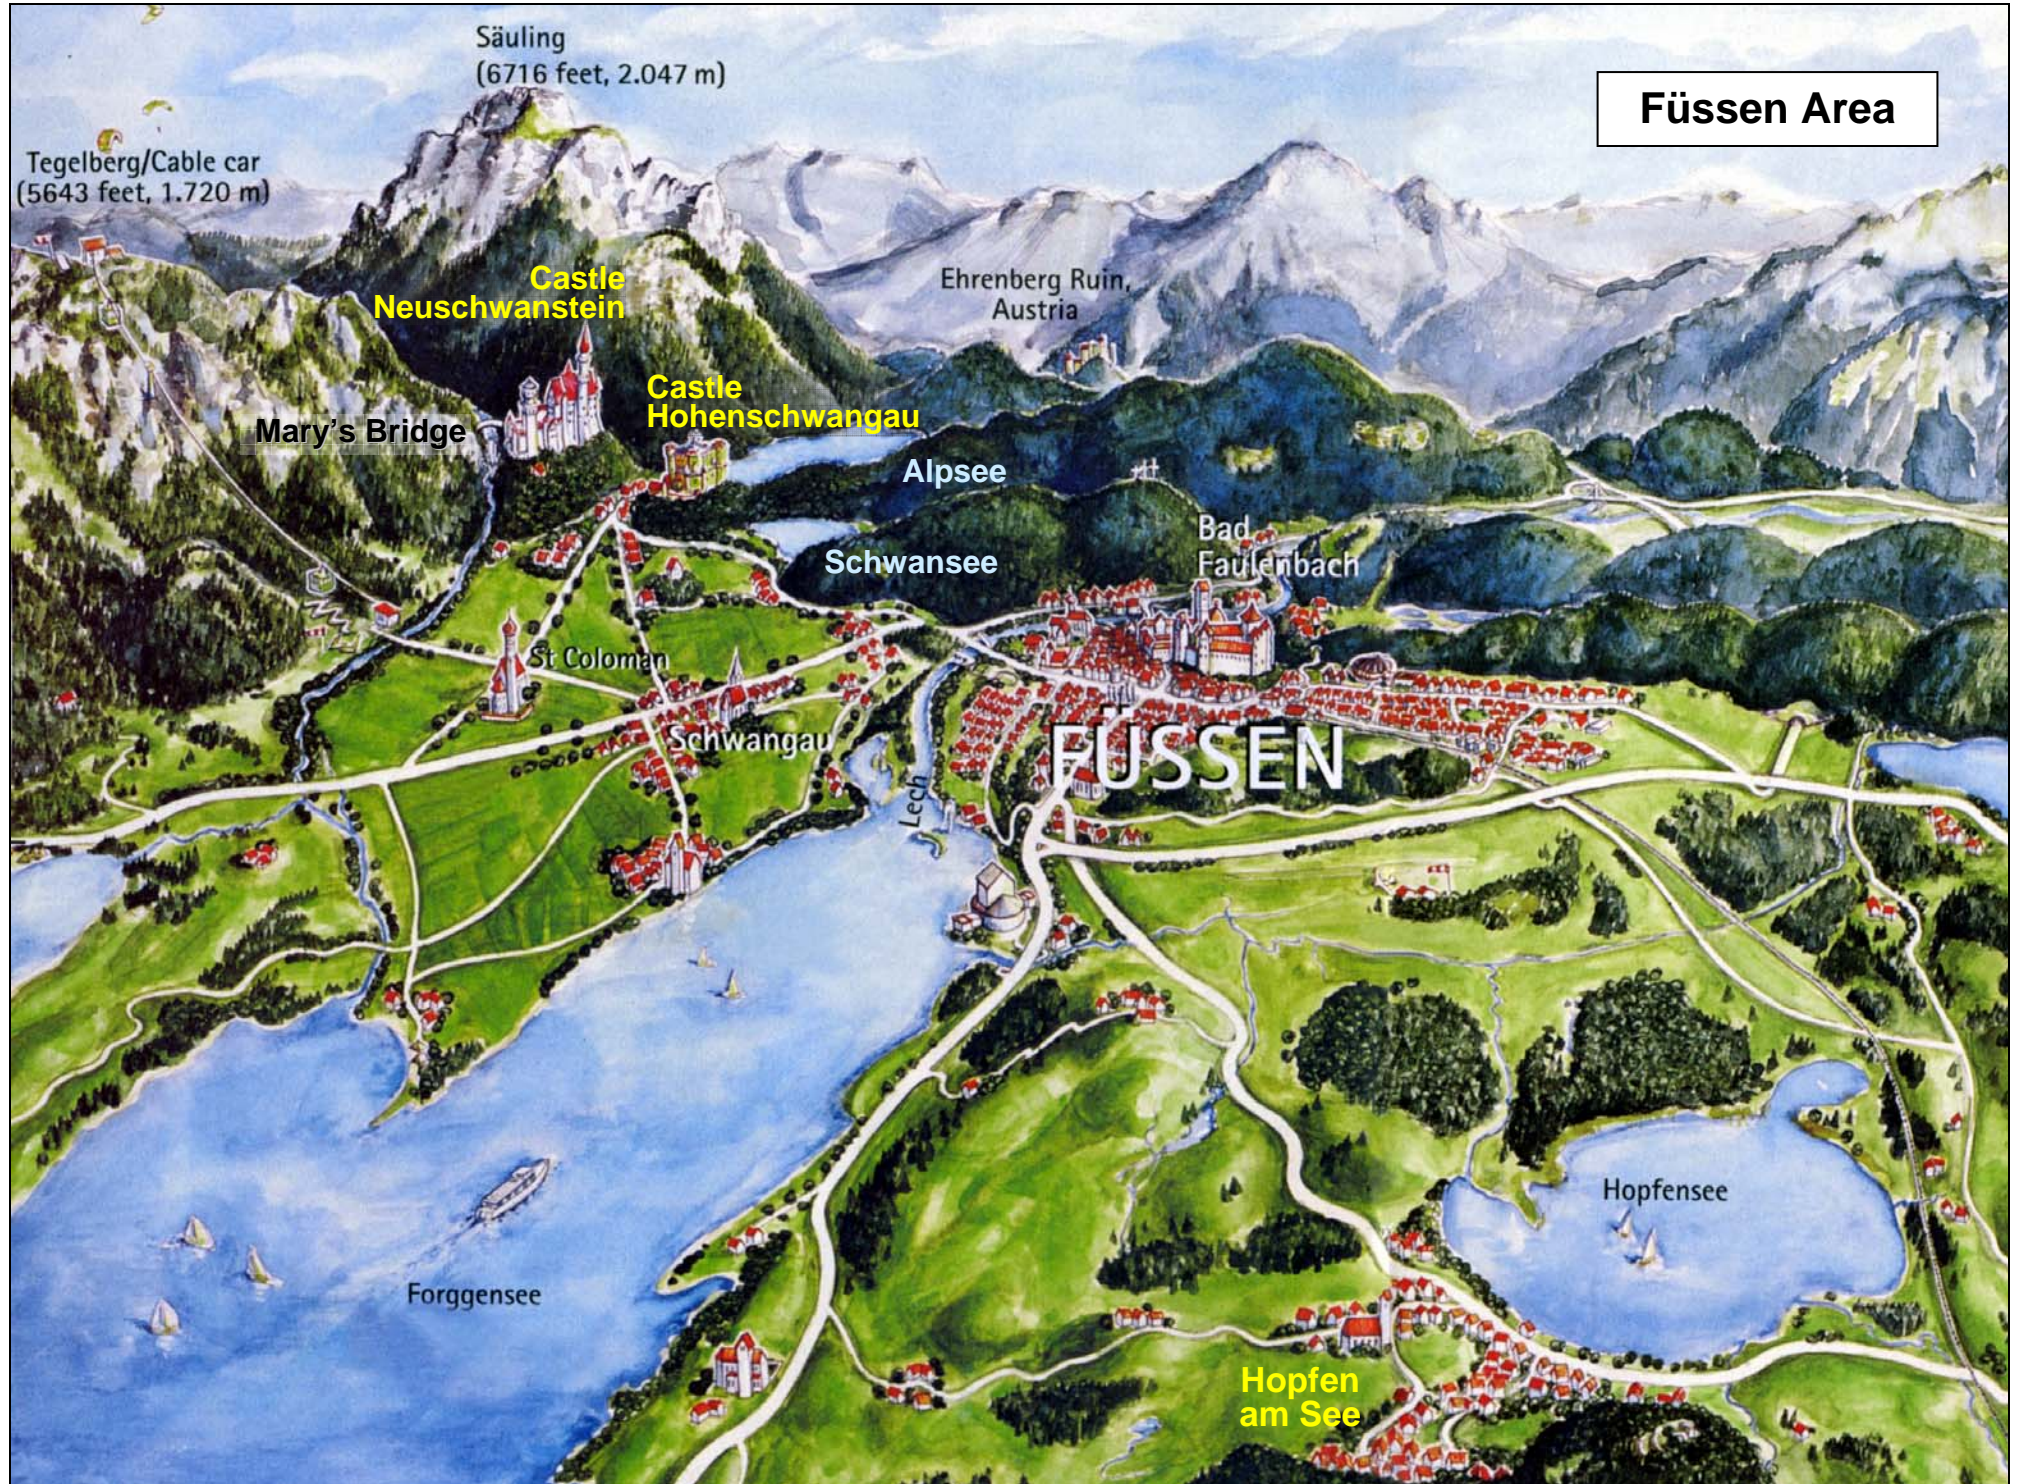

Bavarian Castles Tour Destinations

King Ludwig II's Castles and the Bavarian Lakes

Bavarian Castles Tour - King Ludwig II's Castles & the Bavarian Lakes - East
(Day # sequence may change)

2 & 9

MÜNCHEN (MUNICH) 6

4

8

Bavarian Castles Tour - King Ludwig II's Castles & the Bavarian Lakes - West
(Day # sequence may change)

8

8

2

Füssen Area

Säuling
(6716 feet, 2.047 m)

Tegelberg/Cable car
(5643 feet, 1.720 m)

**Castle
Neuschwanstein**

**Castle
Hohenschwangau**

Ehrenberg Ruin,
Austria

Mary's Bridge

Alpsee

Bad
Faulenbach

Schwansee

St Coloman

Schwangau

FÜSSEN

Lech

Forggensee

Hopfensee

**Hopfen
am See**