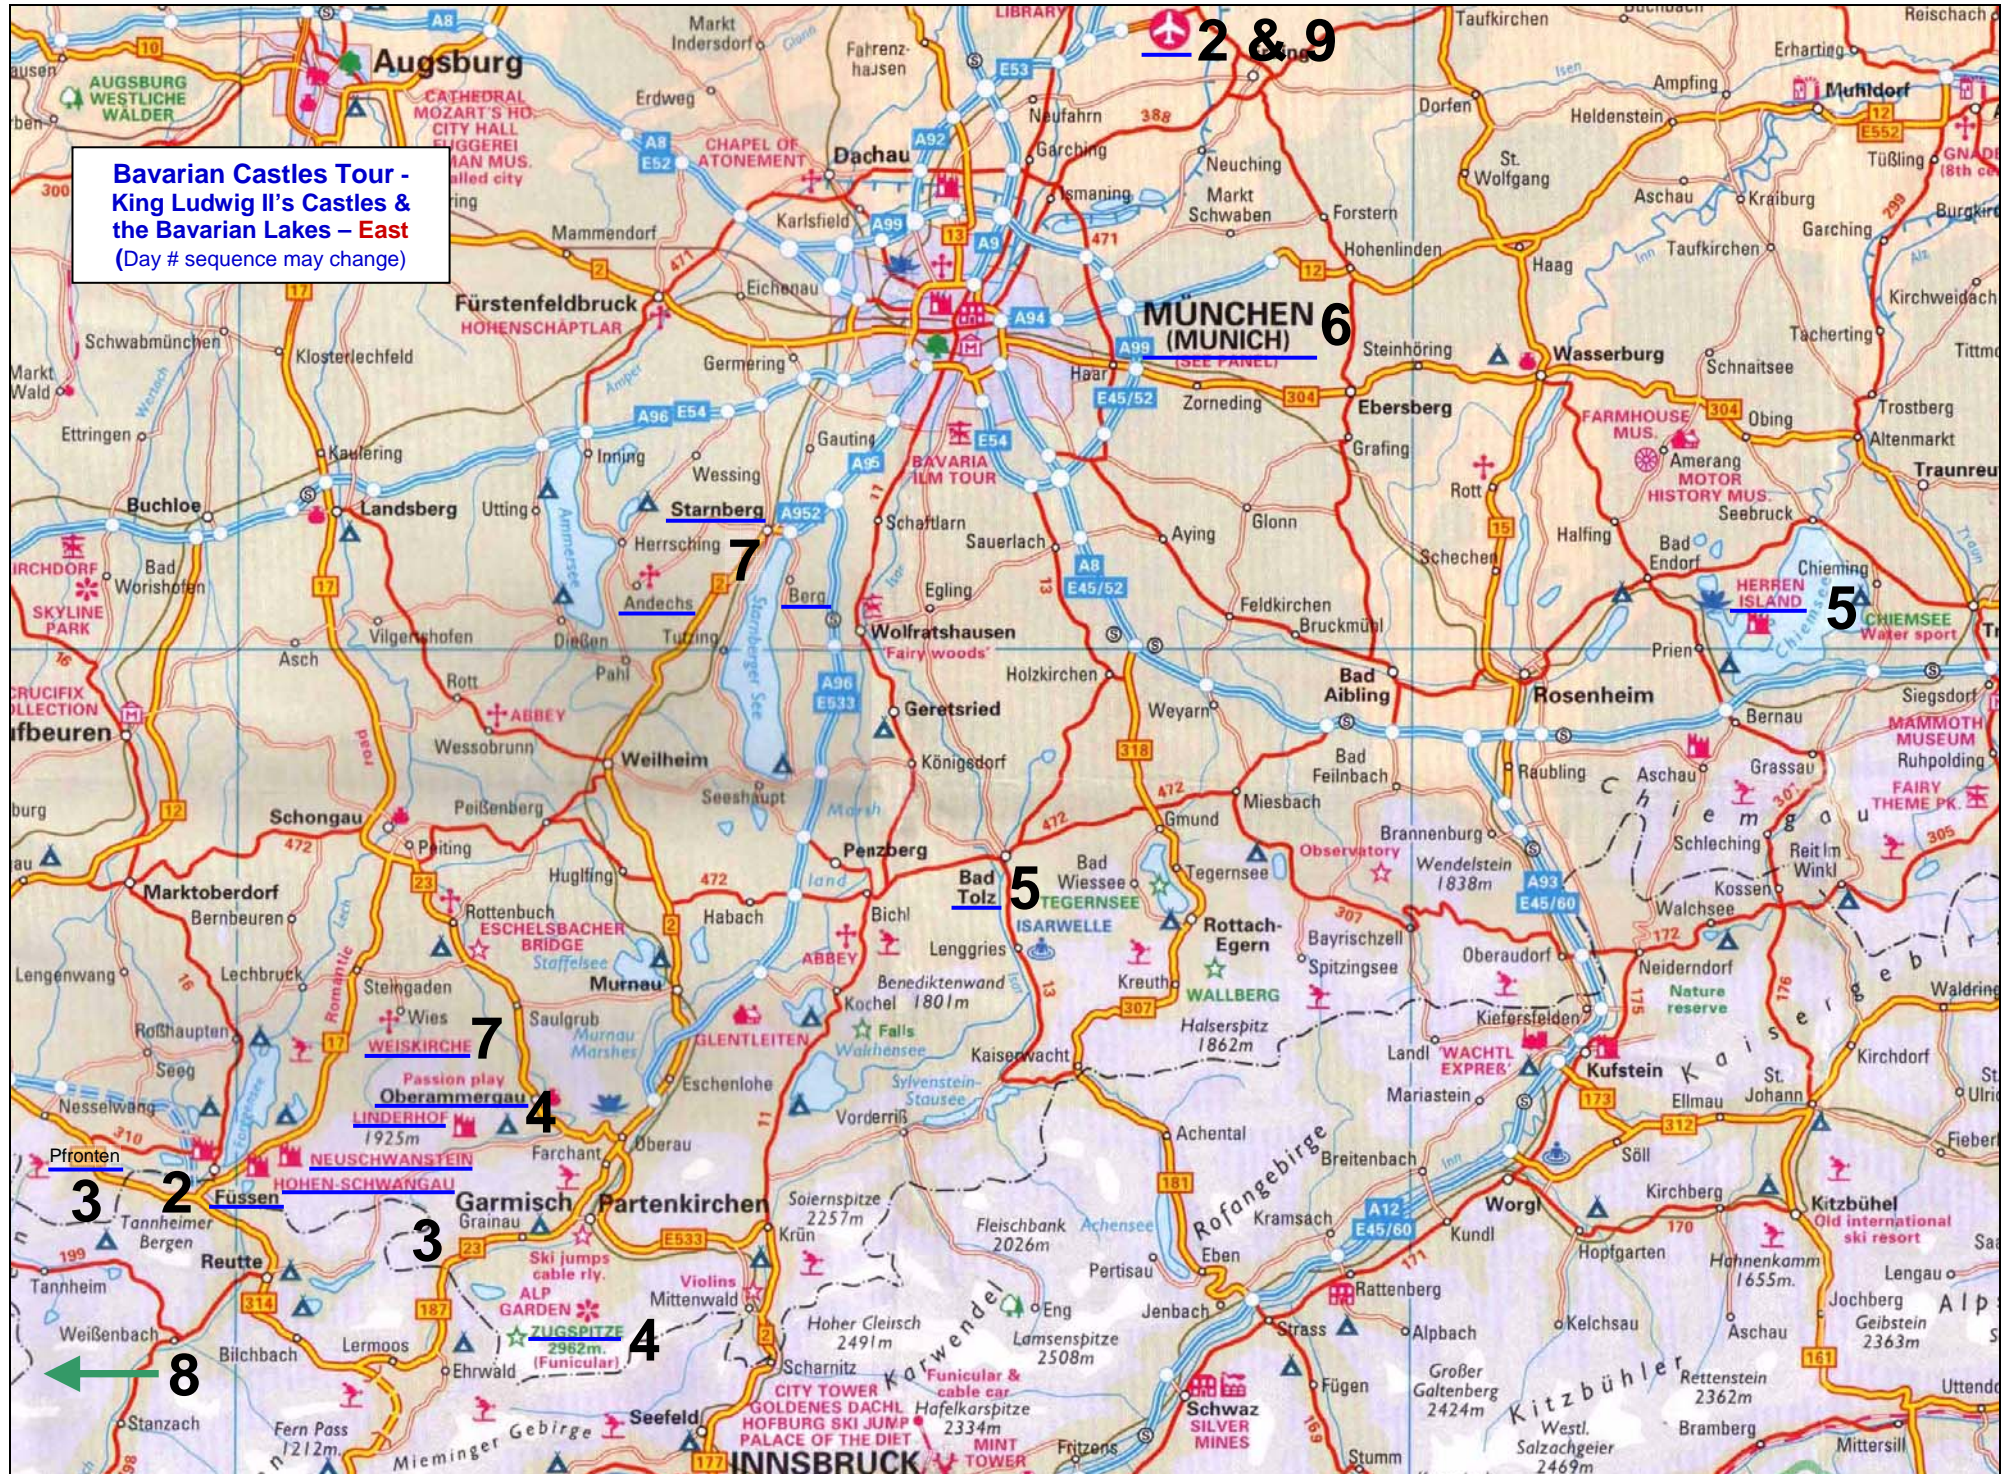

Bavarian Castles Tour Destinations

King Ludwig II's Castles and the Bavarian Lakes

Bavarian Castles Tour - King Ludwig II's Castles & the Bavarian Lakes - East
(Day # sequence may change)

2 & 9

MÜNCHEN (MUNICH) 6

4

8

Bavarian Castles Tour - King Ludwig II's Castles & the Bavarian Lakes - West
(Day # sequence may change)

8

8

2

Füssen Area

Säuling
(6716 feet, 2.047 m)

Tegelberg/Cable car
(5643 feet, 1.720 m)

**Castle
Neuschwanstein**

**Castle
Hohenschwangau**

Ehrenberg Ruin,
Austria

Mary's Bridge

Alpsee

Bad
Faulenbach

Schwansee

St Coloman

Schwangau

FÜSSEN

Lech

Forggensee

Hopfensee

**Hopfen
am See**