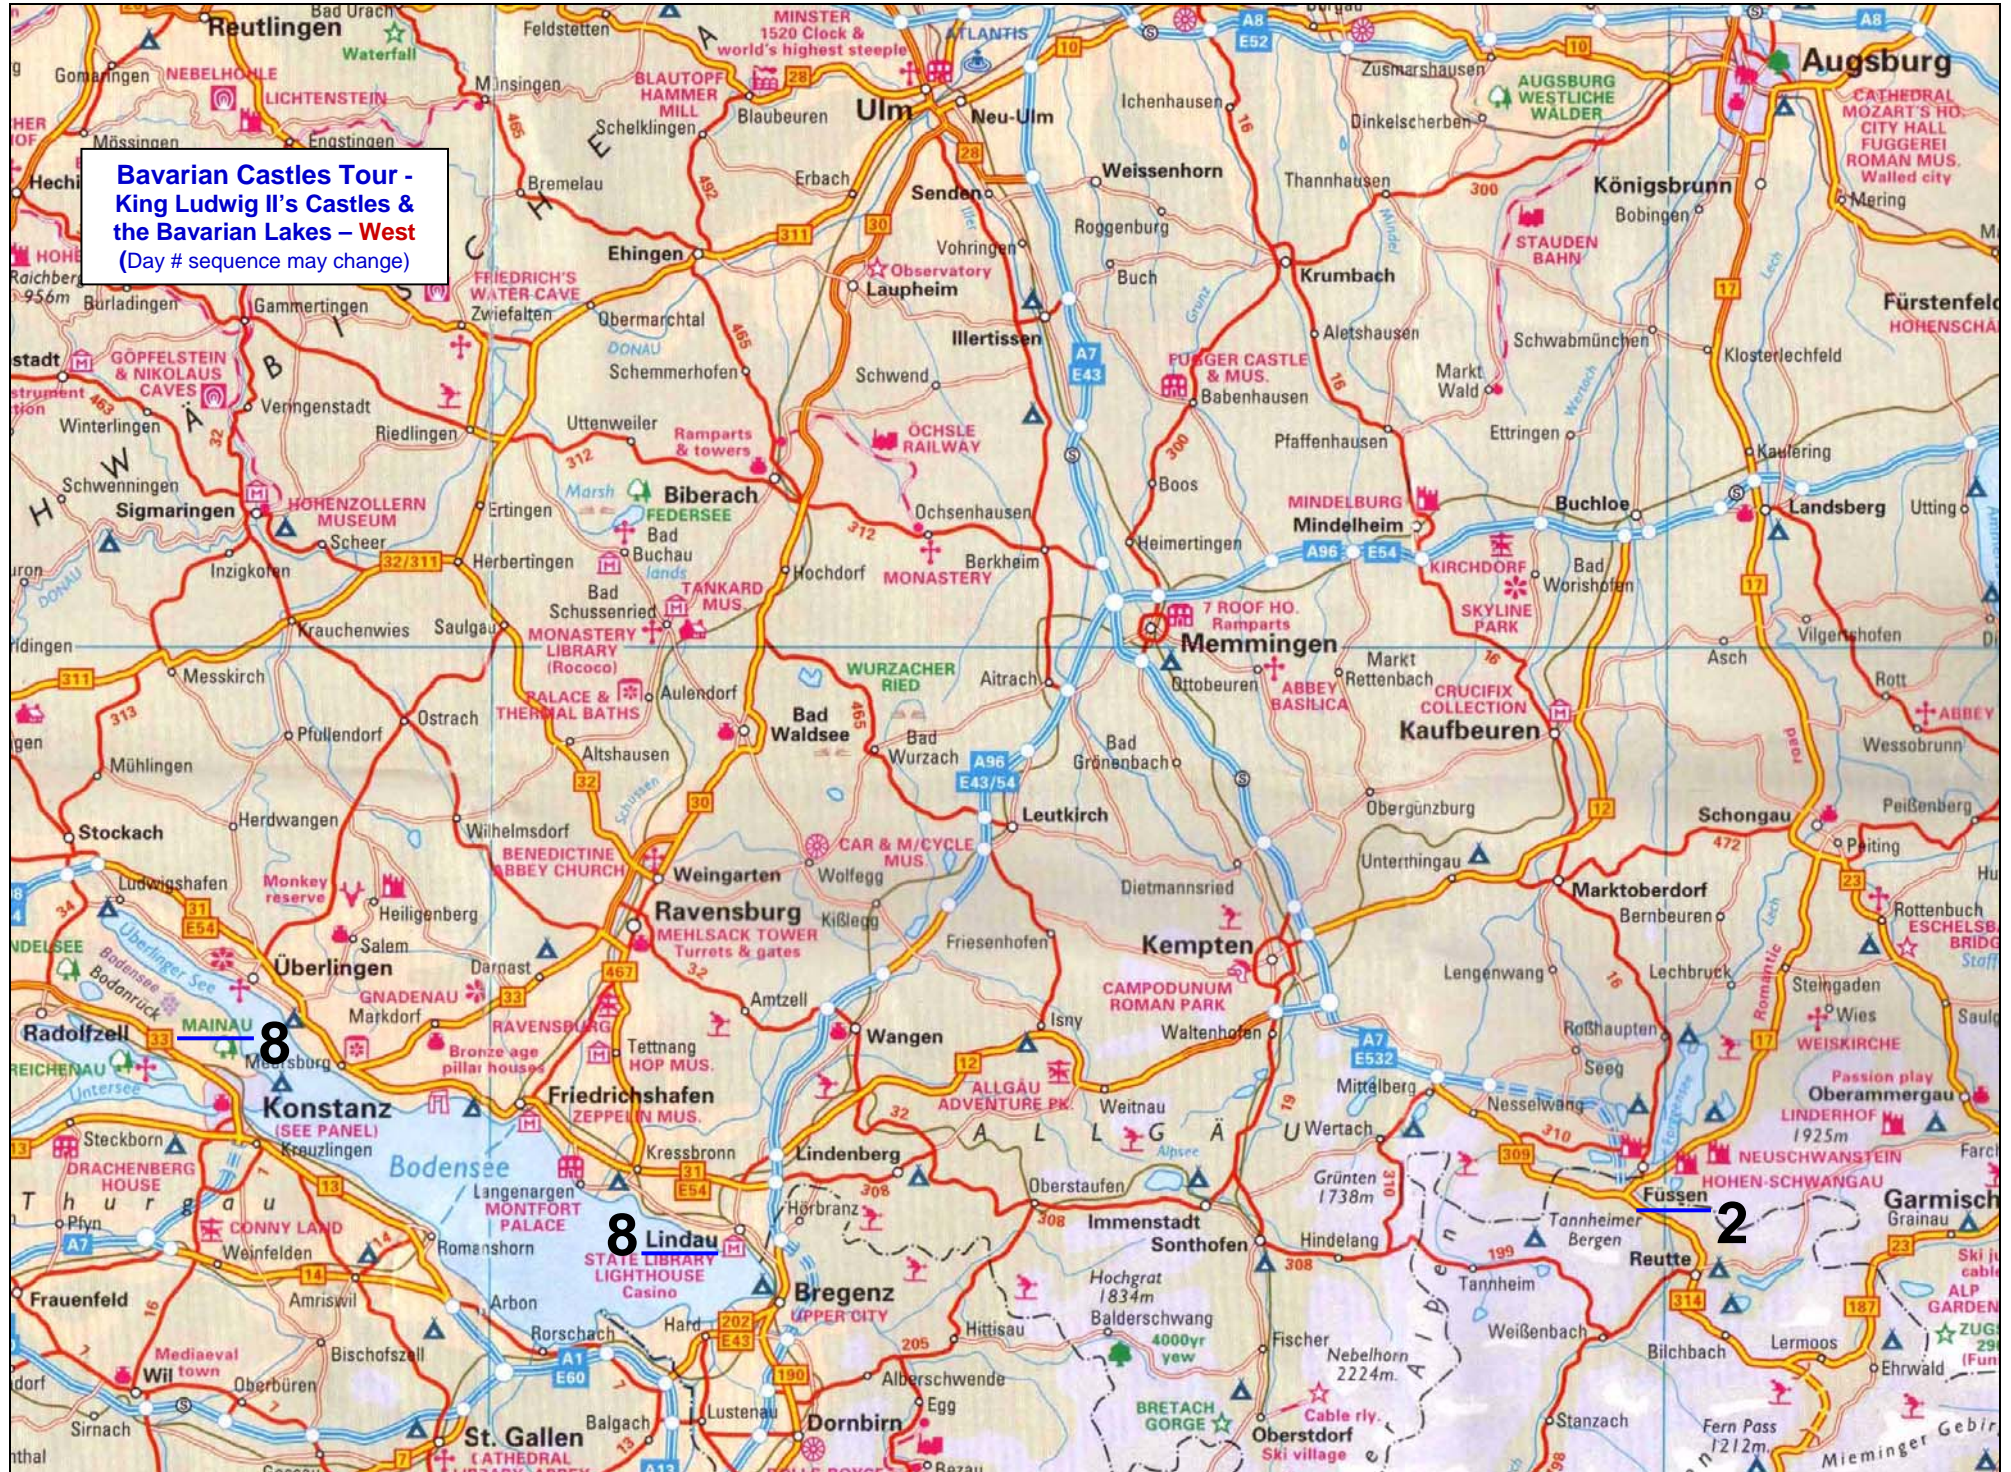

Bavarian Castles Tour Destinations

King Ludwig II's Castles and the Bavarian Lakes

Bavarian Castles Tour - King Ludwig II's Castles & the Bavarian Lakes - East
(Day # sequence may change)

2 & 9

MÜNCHEN (MUNICH) 6

4

8

Bavarian Castles Tour - King Ludwig II's Castles & the Bavarian Lakes - West
(Day # sequence may change)

8

8

2

Füssen Area

Säuling
(6716 feet, 2.047 m)

Tegelberg/Cable car
(5643 feet, 1.720 m)

**Castle
Neuschwanstein**

**Castle
Hohenschwangau**

Ehrenberg Ruin,
Austria

Mary's Bridge

Alpsee

Bad
Faulenbach

Schwansee

St Coloman

Schwangau

FÜSSEN

Lech

Forggensee

Hopfensee

**Hopfen
am See**